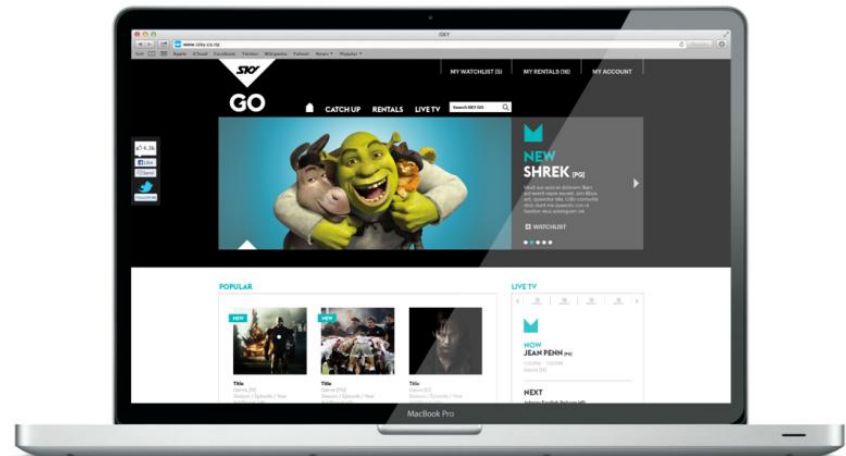

SKY GO

- SKY GO brings SKY to connected devices – smartphone, tablet, PC/Mac.
- Representing SKY's unified beyond the Set Top Box viewing experience.
- The product is a free value add proposition for all SKY subscribers.
- SKY GO App being developed from scratch. App design a collaboration between SKY, Massive Interactive (Australia) and Smudge Apps (New Zealand).
- Focus has been to take the best of both the devices and the personal TV viewing experience.
- The future Roadmap will see SKY add VOD content to mobile devices. Future phases will also see more channels and content, improved content discovery and personalisation.

LAUNCH FEATURE SET

- Watch a selection of up to 10 Live Channels based on subscription.
- Available using on Wi-Fi and Mobile Data.
- Use your SKY My Account Login.
- Search the channels in the App.
- Browse a 7 day EPG.
- Book recordings to the MY SKY.
- Book programme reminders.
- Share content items via Social plugins.
- Use Parental controls to manage access to content.
- Register in the App.

FUTURE: MORE PERMANENT CHANNELS & POP-UP CHANNELS

SKY GO
DESIGN

UNIFIED VISUAL EXPERIENCE

TV ELEMENTS IN APP DESIGN

- Return to Last Channel Viewed.
- Grid EPG with Grid & Single Channel Views.
- Search and Scan bar while viewing.
- Search for Listings.
- Book Recordings to MY SKY.