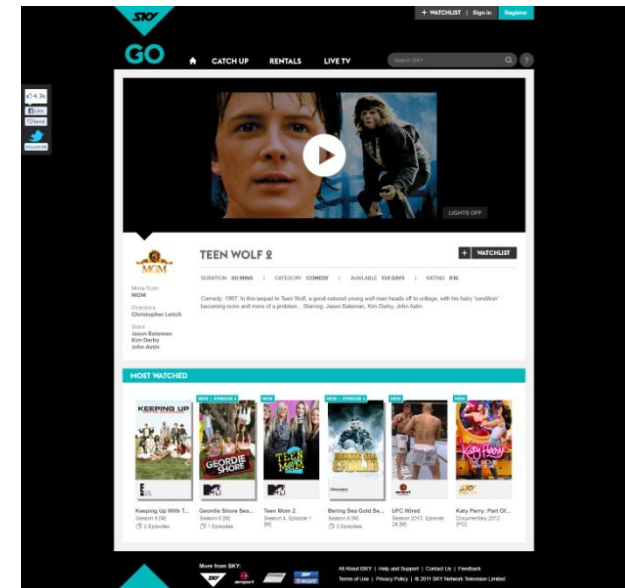

SKY GO

- SKY GO brings SKY to connected devices – smartphone, tablet, PC/Mac.
- Representing SKY's unified beyond the Set Top Box viewing experience.
- The product is a free value add proposition for all SKY subscribers.
- SKY GO App being developed from scratch. App design a collaboration between SKY, Massive Interactive (Australia) and Smudge Apps (New Zealand).
- Focus has been to take the best of both the devices and the personal TV viewing experience.
- The future Roadmap will see SKY add VOD content to mobile devices. Future phases will also see more channels and content, improved content discovery and personalisation.

LAUNCH FEATURE SET

- Watch a selection of up to 10 Live Channels based on subscription.
- Available using on Wi-Fi and Mobile Data.
- Use your SKY My Account Login.
- Search the channels in the App.
- Browse a 7 day EPG.
- Book recordings to the MY SKY.
- Book programme reminders.
- Share content items via Social plugins.
- Use Parental controls to manage access to content.
- Register in the App.

FUTURE: MORE PERMANENT CHANNELS & POP-UP CHANNELS

SKY GO
DESIGN

UNIFIED VISUAL EXPERIENCE

TV ELEMENTS IN APP DESIGN

- Return to Last Channel Viewed.
- Grid EPG with Grid & Single Channel Views.
- Search and Scan bar while viewing.
- Search for Listings.
- Book Recordings to MY SKY.