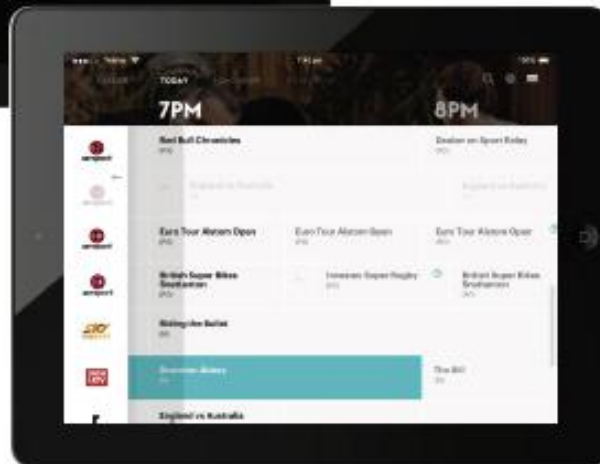

SKY GO

- SKY GO brings SKY to connected devices – smartphone, tablet, PC/Mac.
- Representing SKY's unified beyond the Set Top Box viewing experience.
- The product is a free value add proposition for all SKY subscribers.
- SKY GO App being developed from scratch. App design a collaboration between SKY, Massive Interactive (Australia) and Smudge Apps (New Zealand).
- Focus has been to take the best of both the devices and the personal TV viewing experience.
- The future Roadmap will see SKY add VOD content to mobile devices. Future phases will also see more channels and content, improved content discovery and personalisation.

LAUNCH FEATURE SET

- Watch a selection of up to 10 Live Channels based on subscription.
- Available using on Wi-Fi and Mobile Data.
- Use your SKY My Account Login.
- Search the channels in the App.
- Browse a 7 day EPG.
- Book recordings to the MY SKY.
- Book programme reminders.
- Share content items via Social plugins.
- Use Parental controls to manage access to content.
- Register in the App.

CHANNEL LINEUP

CHANNEL	GENRE	TIER
SKY Sport 1	Sport	Sport
SKY Sport 2	Sport	Sport
SKY Sport 3	Sport	Sport
SKY Sport 4	Sport	Sport
SKY Movies Premiere	Movies	Movies
E!	Entertainment	Basic
UKTV	Entertainment	Basic
Cartoon Network	Kids & Family	Basic
National Geographic	Documentaries	Basic
BBC World News	News	Basic

FUTURE: MORE PERMANENT CHANNELS & POP-UP CHANNELS

SKY GO
DESIGN

UNIFIED VISUAL EXPERIENCE

TV ELEMENTS IN APP DESIGN

- Return to Last Channel Viewed.
- Grid EPG with Grid & Single Channel Views.
- Search and Scan bar while viewing.
- Search for Listings.
- Book Recordings to MY SKY.