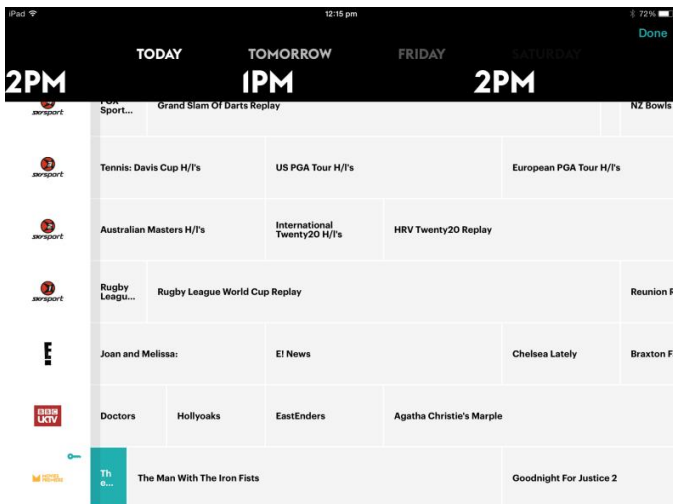

FUTURE: MORE PERMANENT CHANNELS & POP-UP CHANNELS

SKY GO
DESIGN

UNIFIED VISUAL EXPERIENCE

TV ELEMENTS IN APP DESIGN

- Return to Last Channel Viewed.
- Grid EPG with Grid & Single Channel Views.
- Search and Scan bar while viewing.
- Search for Listings.
- Book Recordings to MY SKY.