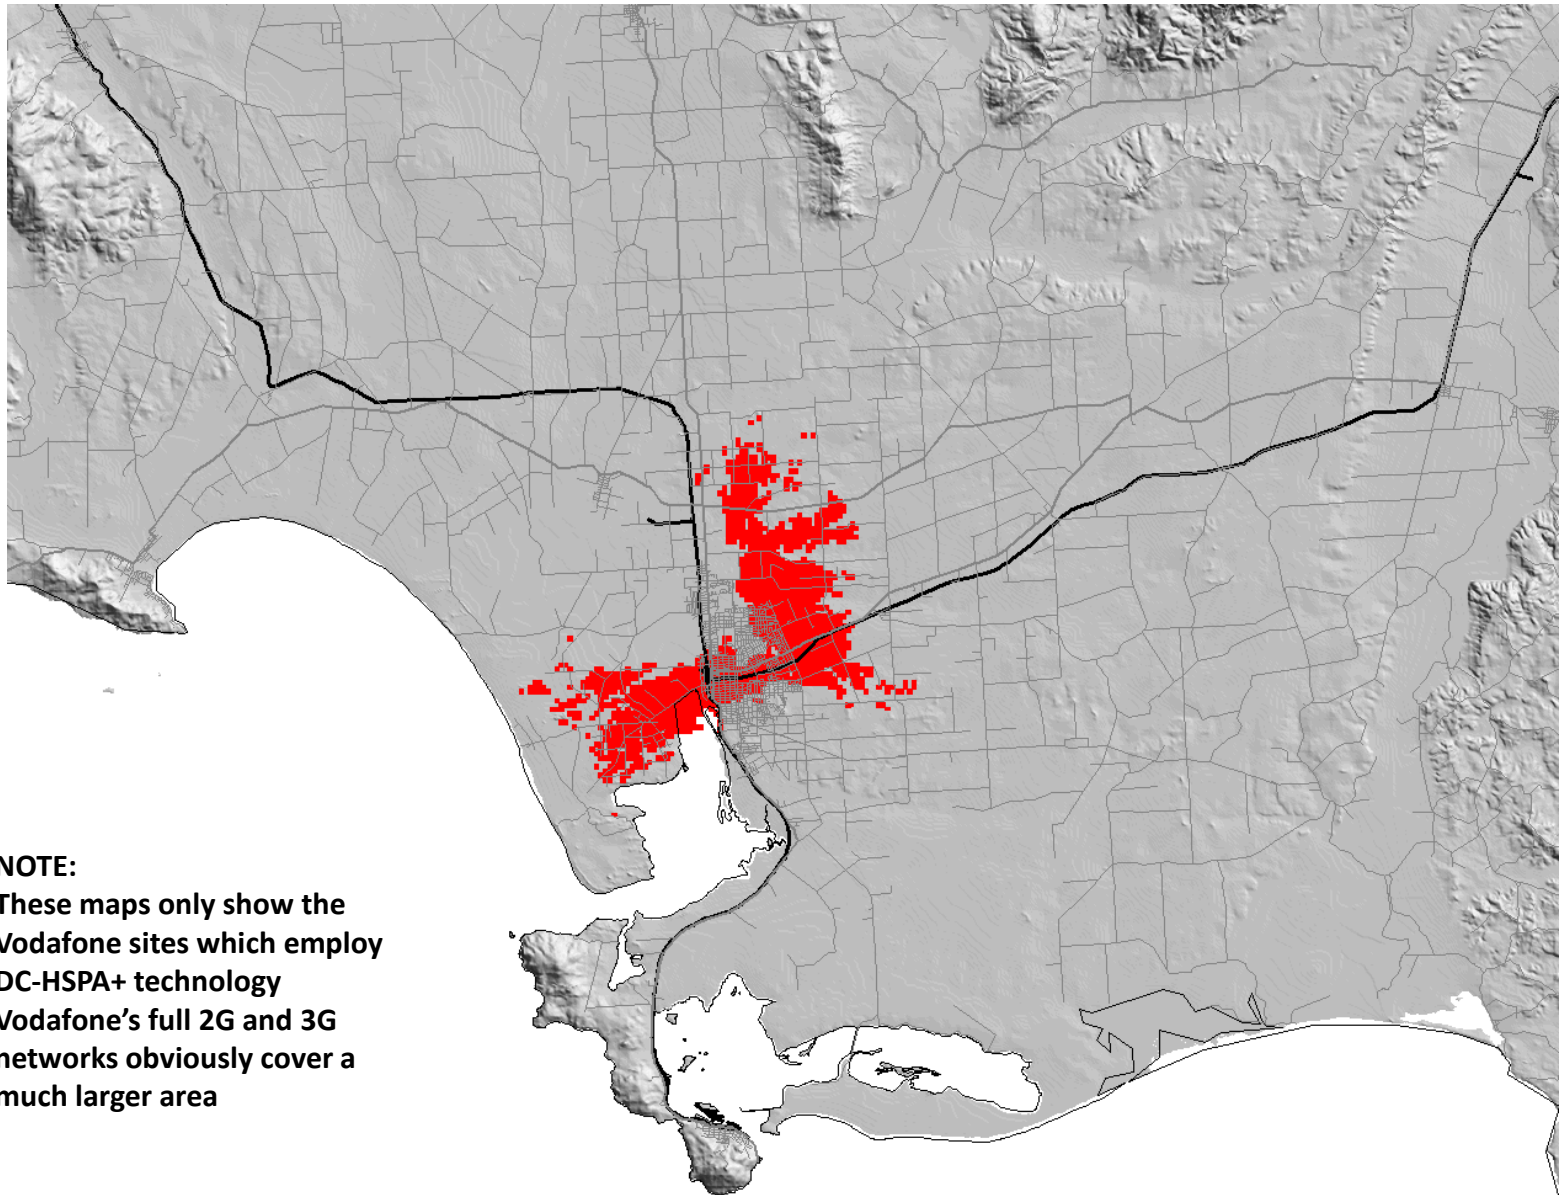

## Vodafone DC-HSPA Network Coverage - Christchurch

**NOTE:**

These maps only show the Vodafone sites which employ DC-HSPA+ technology  
Vodafone's full 2G and 3G networks obviously cover a much larger area

## Vodafone DC-HSPA Network Coverage – Queenstown

**NOTE:**

These maps only show the Vodafone sites which employ DC-HSPA+ technology  
Vodafone's full 2G and 3G networks obviously cover a much larger area

## Vodafone DC-HSPA Network Coverage – Invercargill

**NOTE:**

These maps only show the Vodafone sites which employ DC-HSPA+ technology  
Vodafone's full 2G and 3G networks obviously cover a much larger area