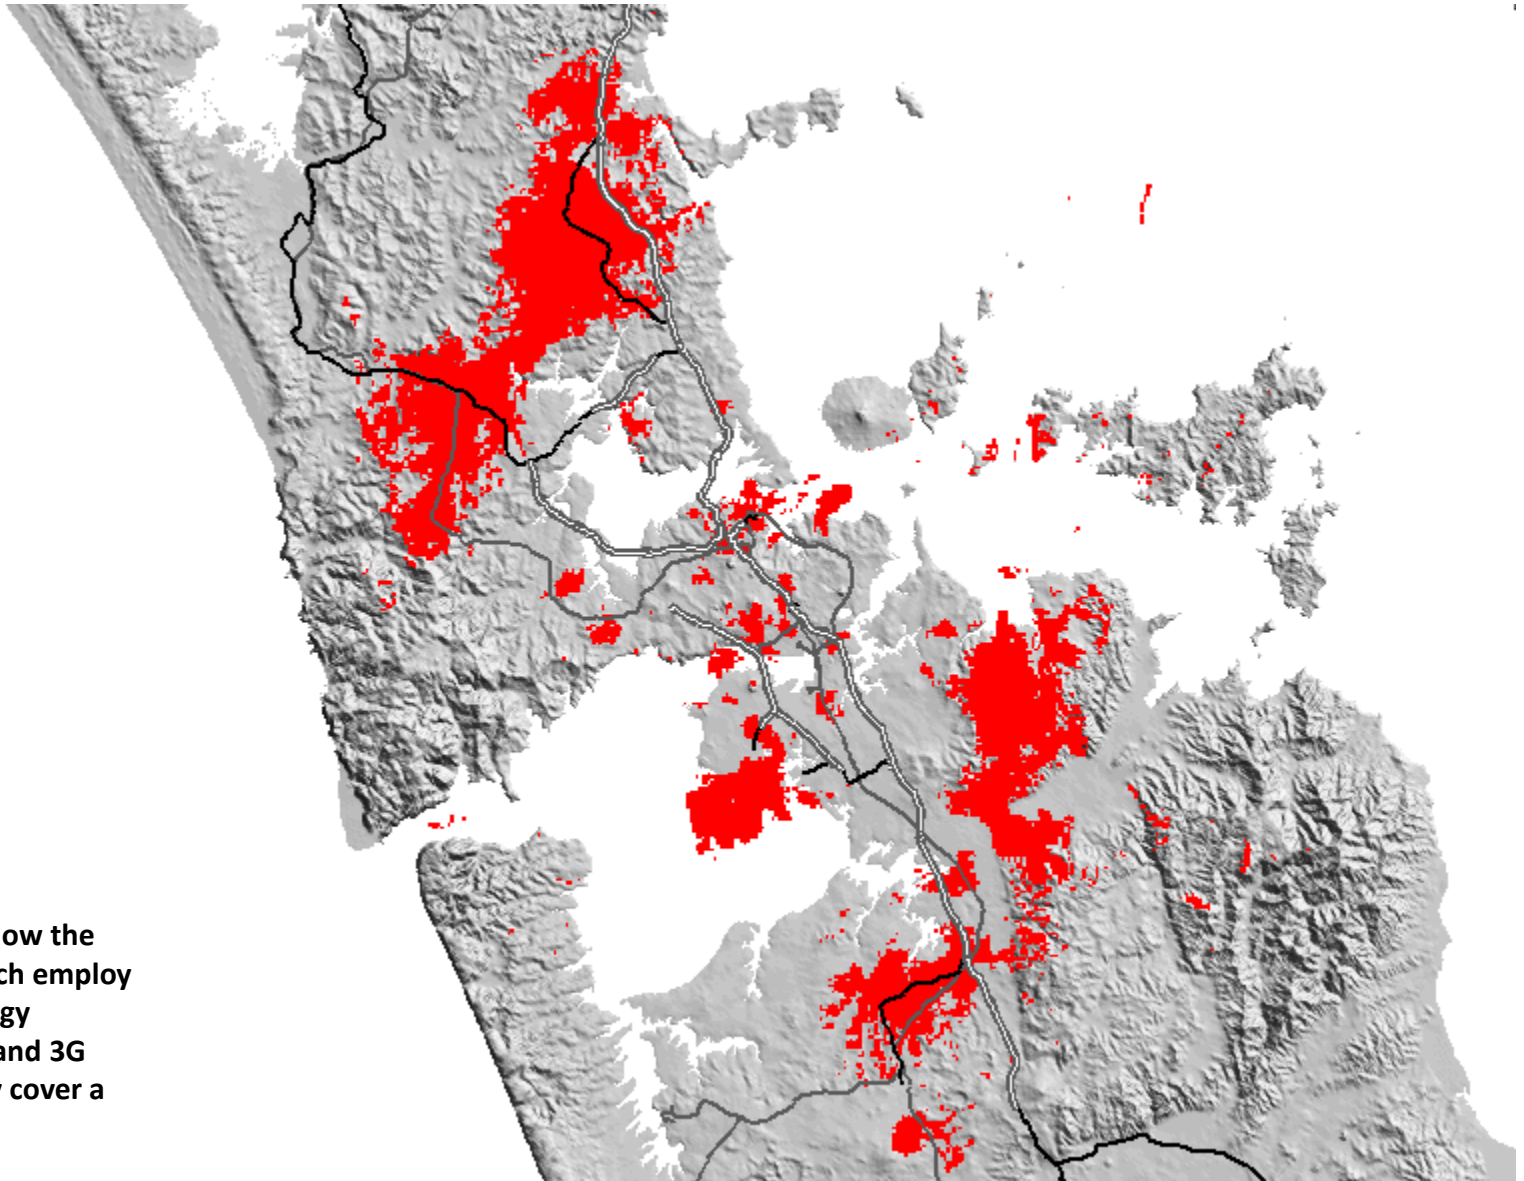

# Vodafone DC-HSPA network coverage maps

NOTE:

Current as at 19 October 2012

These maps only show the Vodafone sites in Auckland, Wellington and Christchurch which employ DC-HSPA technology

In addition, there are some sites in other areas of New Zealand (including around Waikato, Nelson and Dunedin for example)

Vodafone's full 2G and 3G networks obviously cover a much larger area

## Vodafone DC-HSPA Network Coverage - Wider Auckland

**NOTE:**

These maps only show the Vodafone sites which employ DC-HSPA+ technology  
Vodafone's full 2G and 3G networks obviously cover a much larger area

## Vodafone DC-HSPA Network Coverage - Central Auckland

**NOTE:**

These maps only show the Vodafone sites which employ DC-HSPA+ technology  
Vodafone's full 2G and 3G networks obviously cover a much larger area