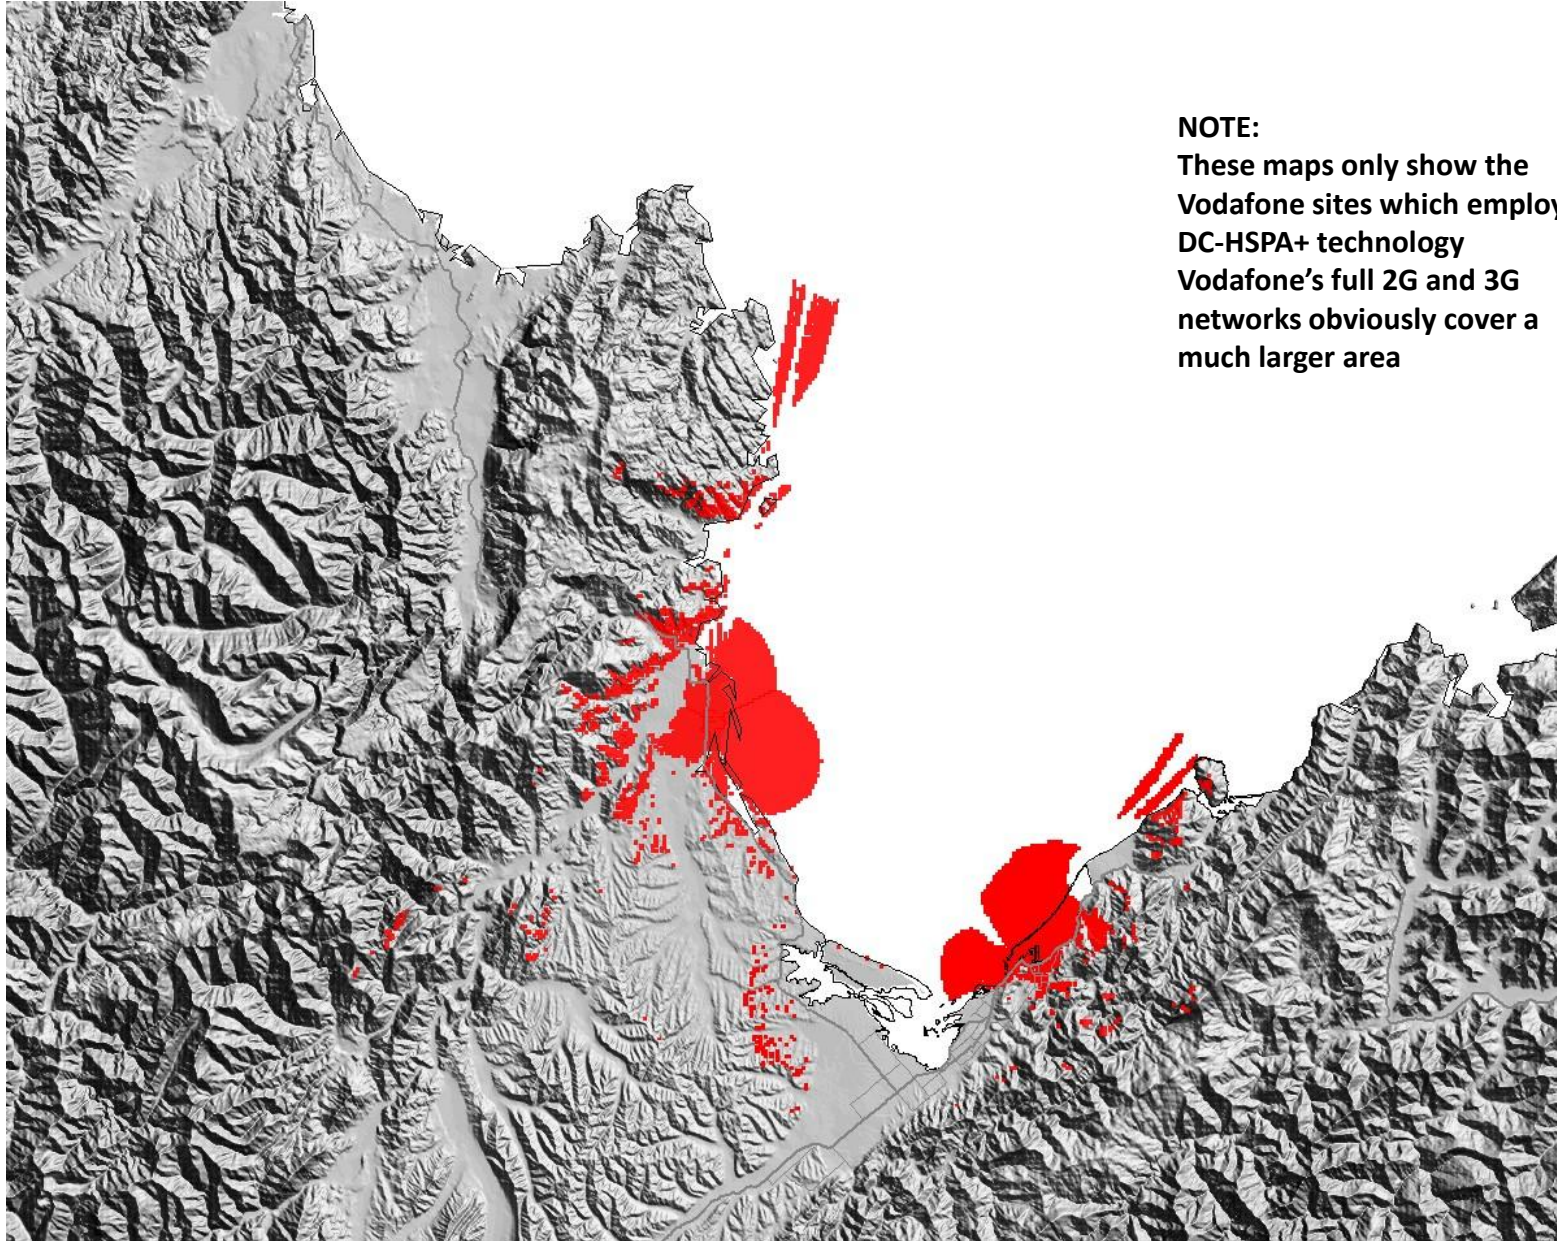

## Vodafone DC-HSPA Network Coverage - Wellington

**NOTE:**  
These maps only show the Vodafone sites which employ DC-HSPA+ technology  
Vodafone's full 2G and 3G networks obviously cover a much larger area

## Vodafone DC-HSPA Network Coverage - Waikato

**NOTE:**

These maps only show the Vodafone sites which employ DC-HSPA+ technology  
Vodafone's full 2G and 3G networks obviously cover a much larger area

## Vodafone DC-HSPA Network Coverage – Top of South Island

**NOTE:**

These maps only show the Vodafone sites which employ DC-HSPA+ technology  
Vodafone's full 2G and 3G networks obviously cover a much larger area