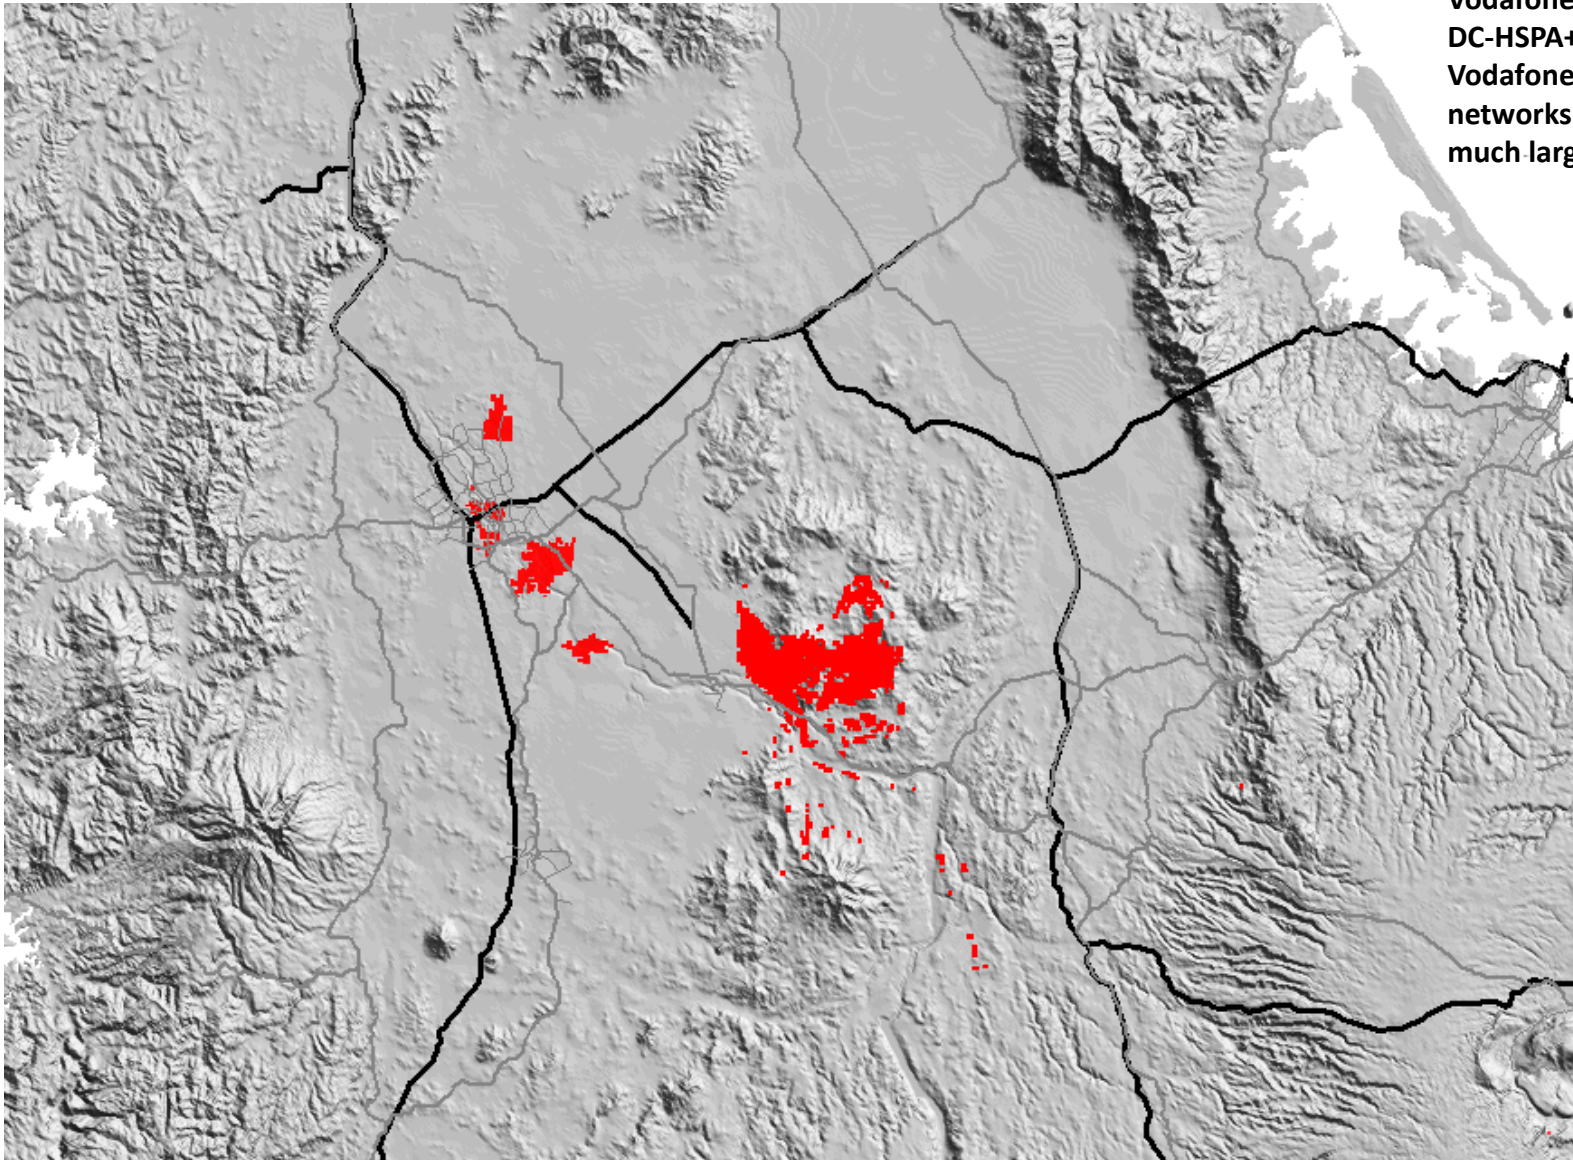

## Vodafone DC-HSPA Network Coverage - Central Auckland

**NOTE:**

These maps only show the Vodafone sites which employ DC-HSPA+ technology  
Vodafone's full 2G and 3G networks obviously cover a much larger area

## Vodafone DC-HSPA Network Coverage - Wellington

**NOTE:**  
These maps only show the Vodafone sites which employ DC-HSPA+ technology  
Vodafone's full 2G and 3G networks obviously cover a much larger area

## Vodafone DC-HSPA Network Coverage - Waikato

**NOTE:**

These maps only show the Vodafone sites which employ DC-HSPA+ technology  
Vodafone's full 2G and 3G networks obviously cover a much larger area

## Vodafone DC-HSPA Network Coverage – Top of South Island

**NOTE:**

These maps only show the Vodafone sites which employ DC-HSPA+ technology  
Vodafone's full 2G and 3G networks obviously cover a much larger area