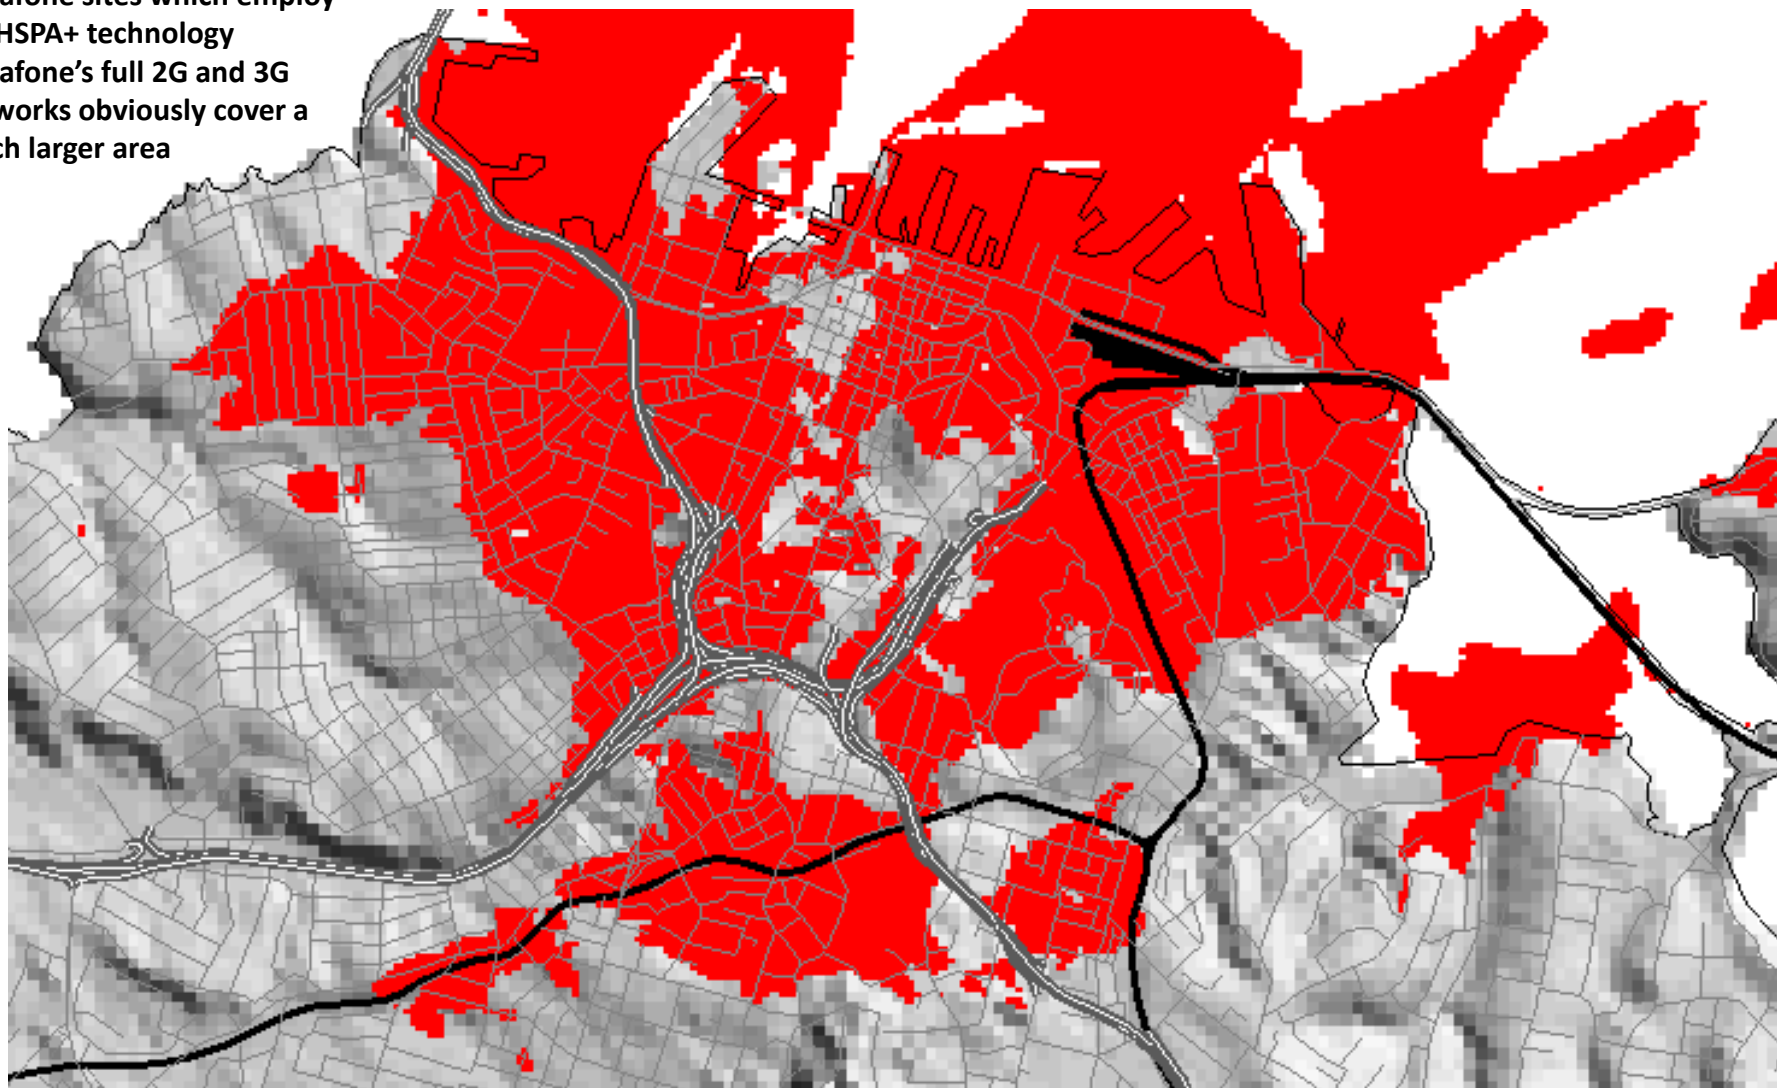

Vodafone's full 2G and 3G networks obviously cover a much larger area

## Vodafone DC-HSPA Network Coverage - Wider Auckland

**NOTE:**

These maps only show the Vodafone sites which employ DC-HSPA+ technology  
Vodafone's full 2G and 3G networks obviously cover a much larger area

## Vodafone DC-HSPA Network Coverage - Central Auckland

**NOTE:**

These maps only show the Vodafone sites which employ DC-HSPA+ technology  
Vodafone's full 2G and 3G networks obviously cover a much larger area

## Vodafone DC-HSPA Network Coverage - Wellington

**NOTE:**  
These maps only show the Vodafone sites which employ DC-HSPA+ technology  
Vodafone's full 2G and 3G networks obviously cover a much larger area