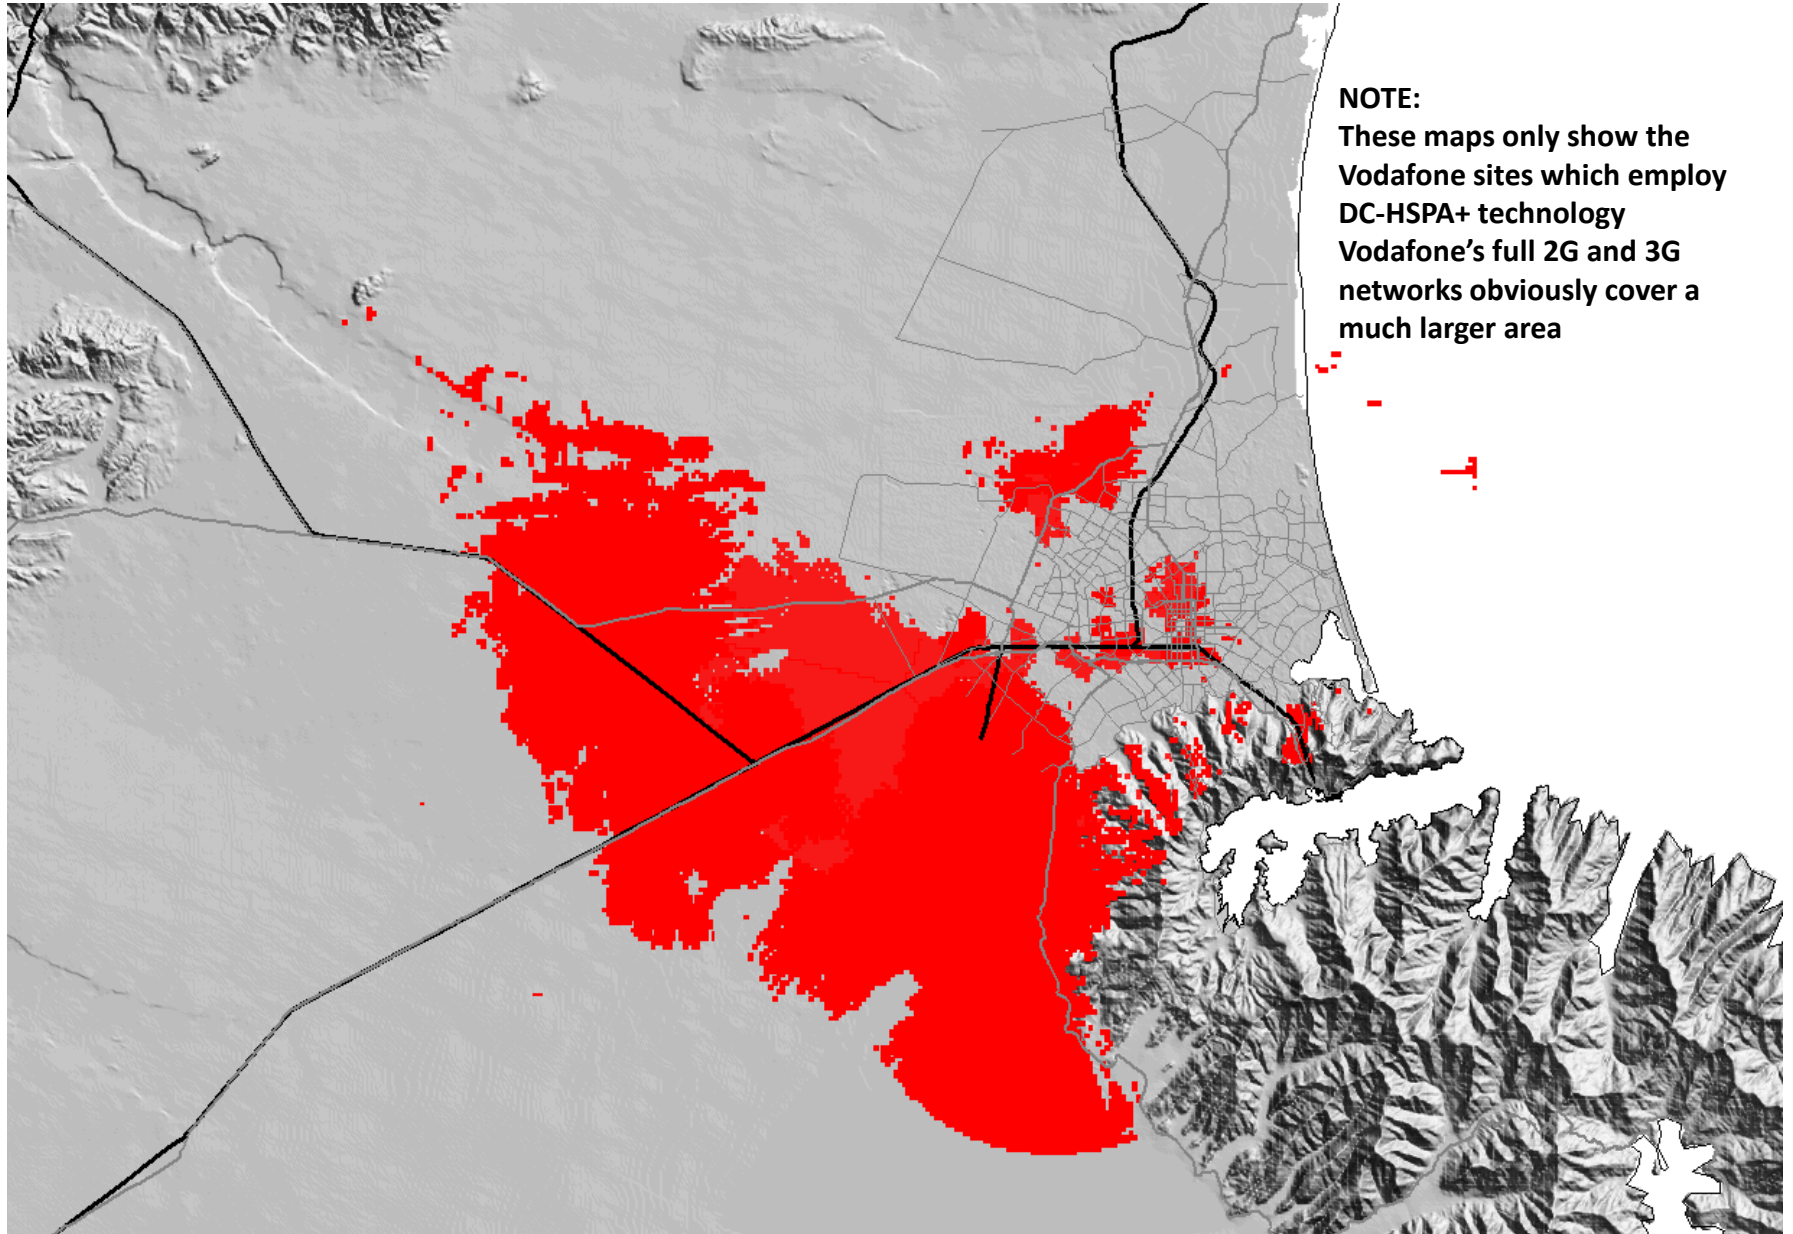

## Vodafone DC-HSPA Network Coverage - Wellington

**NOTE:**  
These maps only show the Vodafone sites which employ DC-HSPA+ technology  
Vodafone's full 2G and 3G networks obviously cover a much larger area

## Vodafone DC-HSPA Network Coverage - Waikato

**NOTE:**

These maps only show the Vodafone sites which employ DC-HSPA+ technology  
Vodafone's full 2G and 3G networks obviously cover a much larger area

## Vodafone DC-HSPA Network Coverage – Top of South Island

**NOTE:**

These maps only show the Vodafone sites which employ DC-HSPA+ technology  
Vodafone's full 2G and 3G networks obviously cover a much larger area

## Vodafone DC-HSPA Network Coverage - Christchurch

**NOTE:**

These maps only show the Vodafone sites which employ DC-HSPA+ technology  
Vodafone's full 2G and 3G networks obviously cover a much larger area